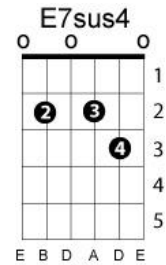

Never My Love
The Associations
(Don Addrissi - Dick Addrissi)

Key of Db
Capo 1st fret

comments refer to keys relative to capo position

Verse 1:

Shift to F

C G Bb
You ask me if there'll come a time

Back to C

 F C
When I grow tired of you

Am C
Never my love

F C
Never my love

Verse 2:

Will lose its desire for you
Never my love
Never my love

Bridge 1:

Shift to A *Shift to G*

E7sus4 E7 Am D7
 What makes you think love will end

Back to C

 Gmaj7 Cmaj7 Fmaj7 F6
When you know that my whole life depends

Em Am
On you (on you)

Verse 3:

[wordless vocal over first two lines]
Never my love
Never my love

Verse 4:

You say you fear I'll change my mind
And I won't require you
Never my love
Never my love